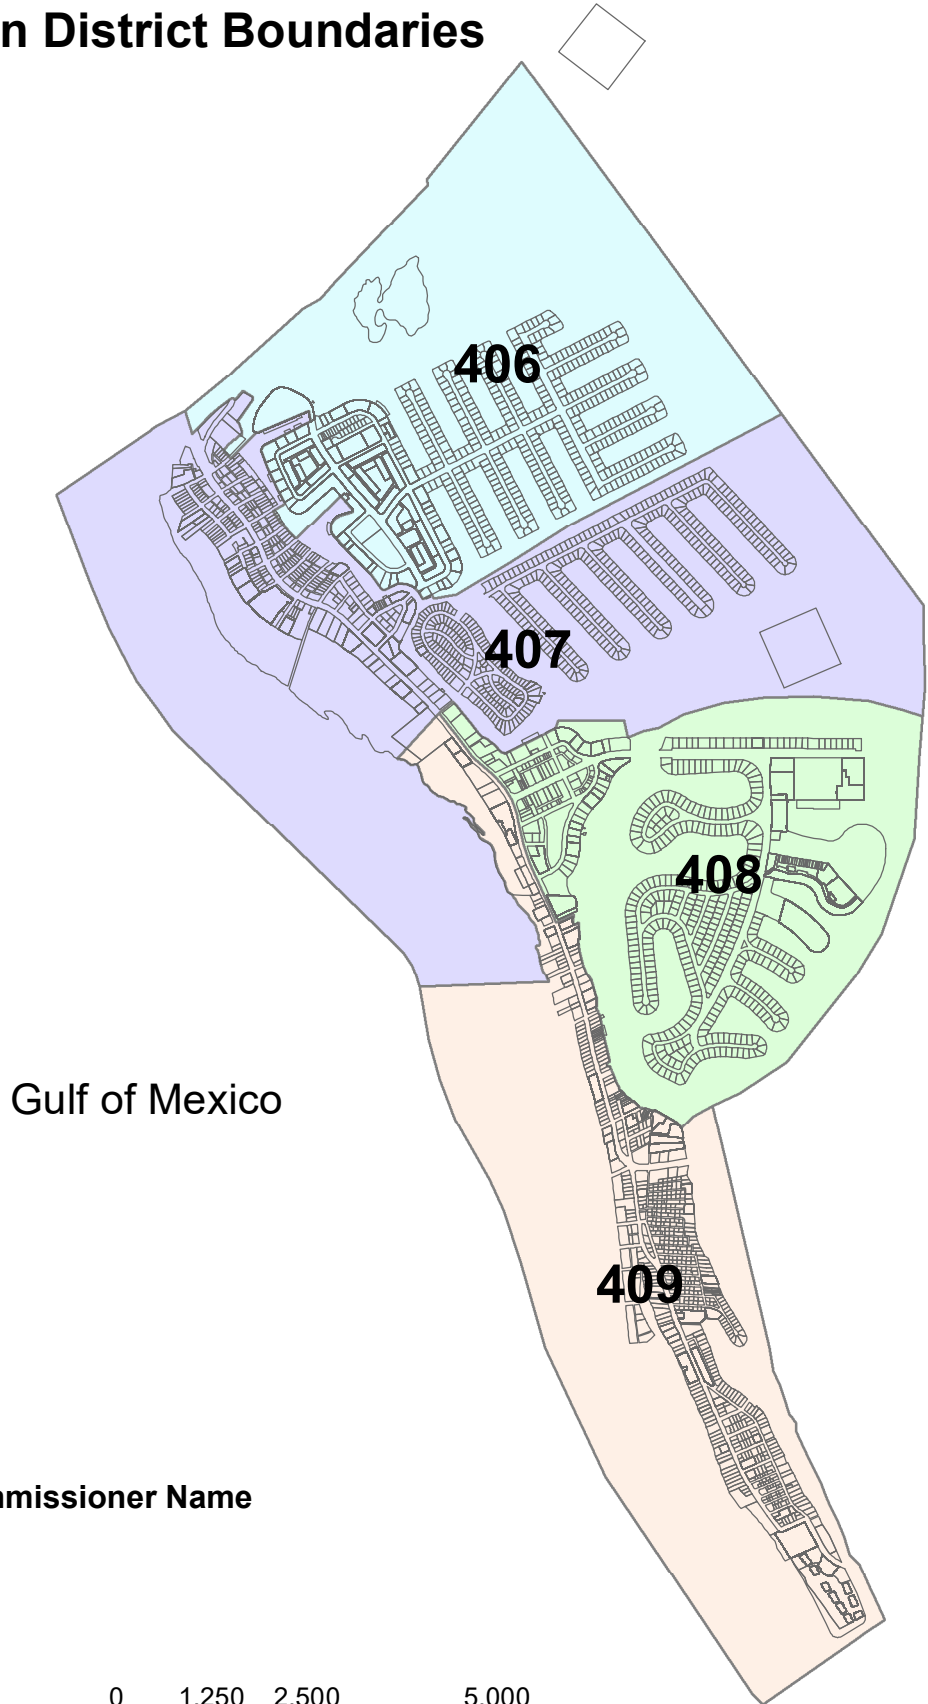

City of Treasure Island City Commission District Boundaries

Legend

District Number, Commissioner Name

-  1, Phil Collins
-  2, Larry Lunn
-  3, Patrick Jeffares
-  4, Ken Keys

Mayor Robert Minning

February 20, 2017