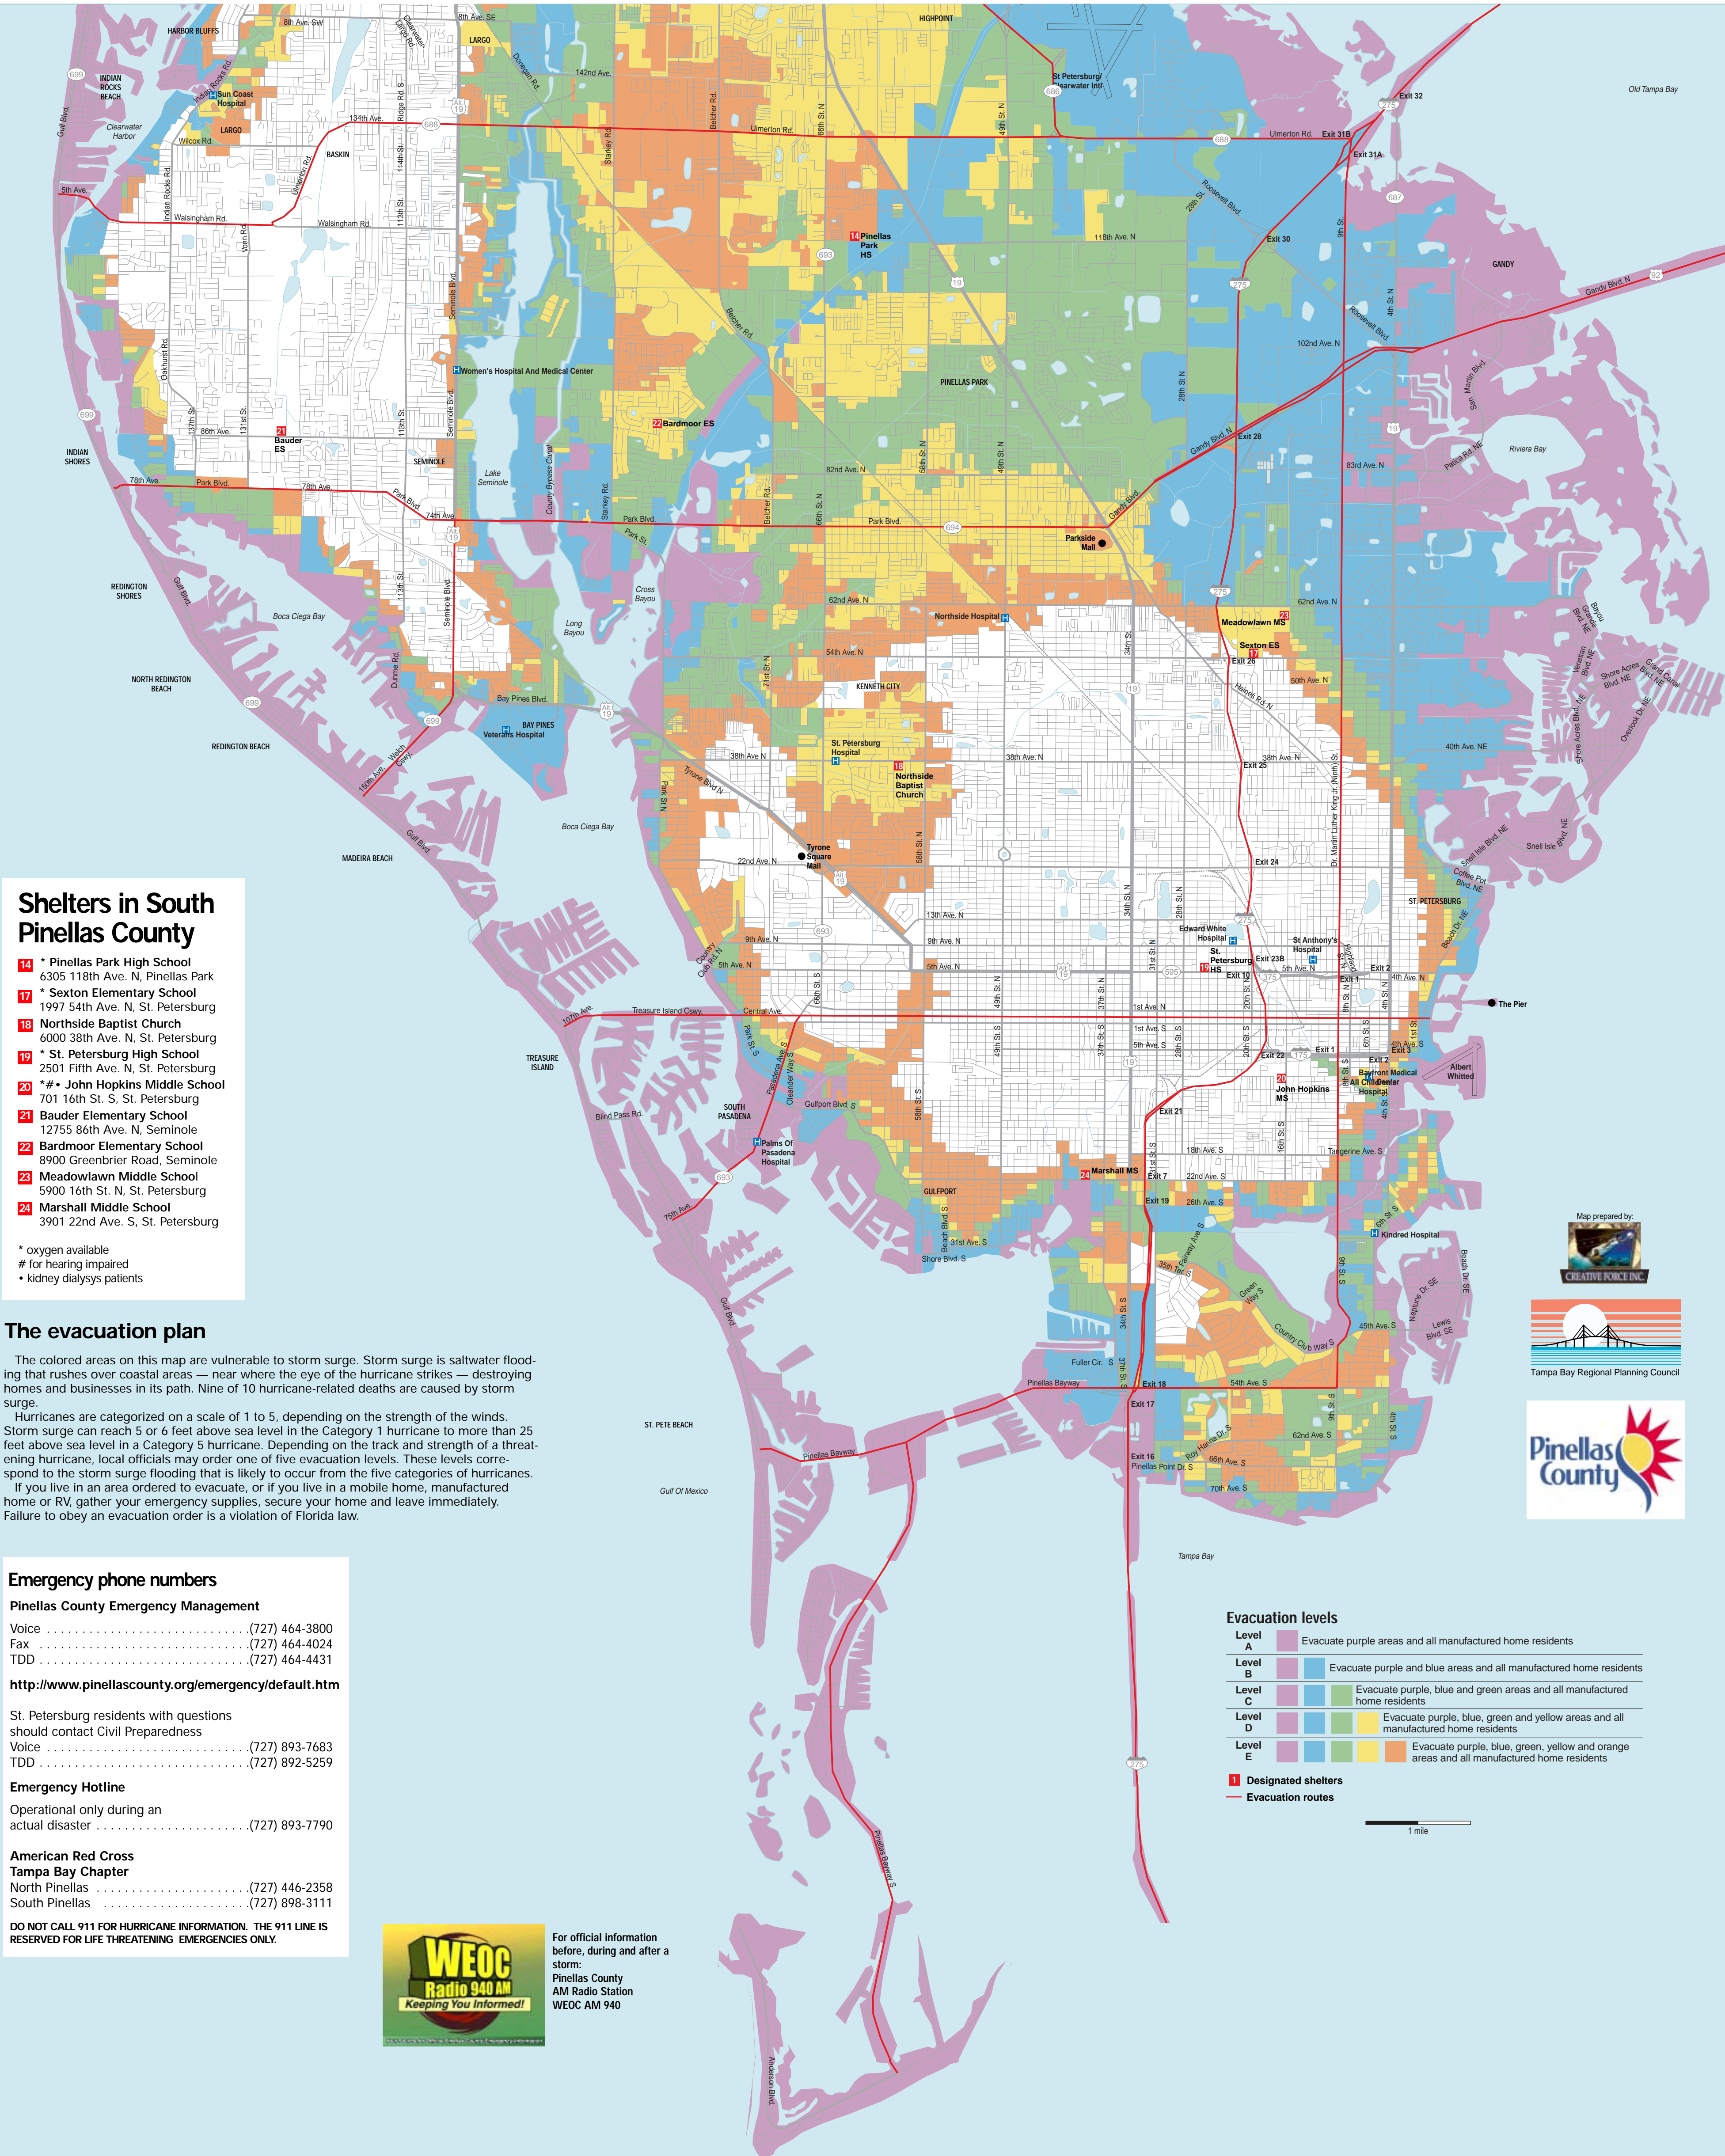

South Pinellas County hurricane evacuation map

Shelters in South Pinellas County

- 14** * Pinellas Park High School
6305 118th Ave. N, Pinellas Park
- 17** * Sexton Elementary School
1997 54th Ave. N, St. Petersburg
- 18** Northside Baptist Church
6000 38th Ave. N, St. Petersburg
- 19** * St. Petersburg High School
2501 Fifth Ave. N, St. Petersburg
- 20** *# John Hopkins Middle School
701 16th St. S, St. Petersburg
- 21** Bauder Elementary School
12755 86th Ave. N, Seminole
- 22** Bardmoor Elementary School
8900 Greenbrier Road, Seminole
- 23** Meadowlawn Middle School
5900 16th St. N, St. Petersburg
- 24** Marshall Middle School
3901 22nd Ave. S, St. Petersburg

- * oxygen available
- # for hearing impaired
- kidney dialysis patients

The evacuation plan

The colored areas on this map are vulnerable to storm surge. Storm surge is saltwater flooding that rushes over coastal areas — near where the eye of the hurricane strikes — destroying homes and businesses in its path. Nine of 10 hurricane-related deaths are caused by storm surge.

Hurricanes are categorized on a scale of 1 to 5, depending on the strength of the winds. Storm surge can reach 5 or 6 feet above sea level in the Category 1 hurricane to more than 25 feet above sea level in a Category 5 hurricane. Depending on the track and strength of a threatening hurricane, local officials may order one of five evacuation levels. These levels correspond to the storm surge flooding that is likely to occur from the five categories of hurricanes.

If you live in an area ordered to evacuate, or if you live in a mobile home, manufactured home or RV, gather your emergency supplies, secure your home and leave immediately. Failure to obey an evacuation order is a violation of Florida law.